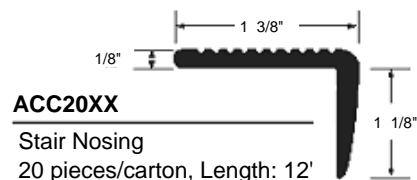

**ACC15XX**  
Reducer Strip 1/4"  
20 pieces/carton, Length: 12'

**ACC04XX**  
Snap-Down Divider 1 1/8"  
20 pieces/carton, Length: 12'

**ACC05XX**  
Snap-Down Divider 1 1/2"  
20 pieces/carton, Length: 12'

**ACC17XX**  
Snap-Down Divider 2"  
20 pieces/carton, Length: 12'

**ACC16XX**  
Snap-Down Divider Low Profile 1 1/2"  
20 pieces/carton, Length: 12'

**ACC07M**  
Pinless Metal Track (aluminum finish, no color)  
20 pieces/carton, Length: 12'

**ACC18M**  
Metal Track with Pins (aluminum finish, no color)  
20 pieces/carton, Length: 12'

**ACC06**  
Cove Stick (natural color only)  
20 pieces/carton, Length: 12'

**ACC20XX**  
Stair Nosing  
20 pieces/carton, Length: 12'