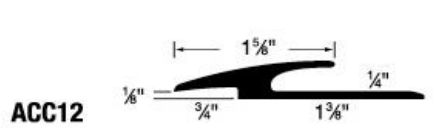

## Installation Accessories

**ACC01**  
Tile-Carpet Joiner 1/8"  
20 pieces/carton, Length: 12'

**ACC02**  
Carpet Reducer 1/4"  
20 pieces/carton, Length: 12'

**ACC04**  
Snap-Down Divider 1 1/8"  
20 pieces/carton, Length: 12'

**ACC06**  
Cove Stick (natural color only)  
20 pieces/carton, Length: 12'

**ACC07M**  
Pinless Metal Track (aluminum finish, no color)  
20 pieces/carton, Length: 12'

**ACC09**  
Tile Reducer Strip 1/8"  
50 pieces/carton, Length: 3'