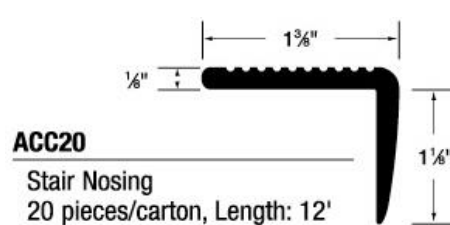

**ACC06**  
Cove Stick (natural color only)  
20 pieces/carton, Length: 12'

**ACC07M**  
Pinless Metal Track (aluminum finish, no color)  
20 pieces/carton, Length: 12'

**ACC09**  
Tile Reducer Strip 1/8"  
50 pieces/carton, Length: 3'

**ACC12**  
Resilient-Carpet Joiner  
20 pieces/carton, Length: 12'

**ACC13**  
Carpet Cove Cap  
20 pieces/carton, Length 12'

**ACC14**  
Underslung Reducer  
20 pieces/carton, Length: 12'

**ACC15**  
Reducer Strip 1/4"  
20 pieces/carton, Length: 12'

**ACC16**  
Snap-Down Divider Low Profile 1 1/2"  
20 pieces/carton, Length: 12'

**ACC17**  
Snap-Down Divider 2"  
20 pieces/carton, Length: 12'

**ACC18M**  
Metal Track with Pins (aluminum finish, no color)  
20 pieces/carton, Length: 12'